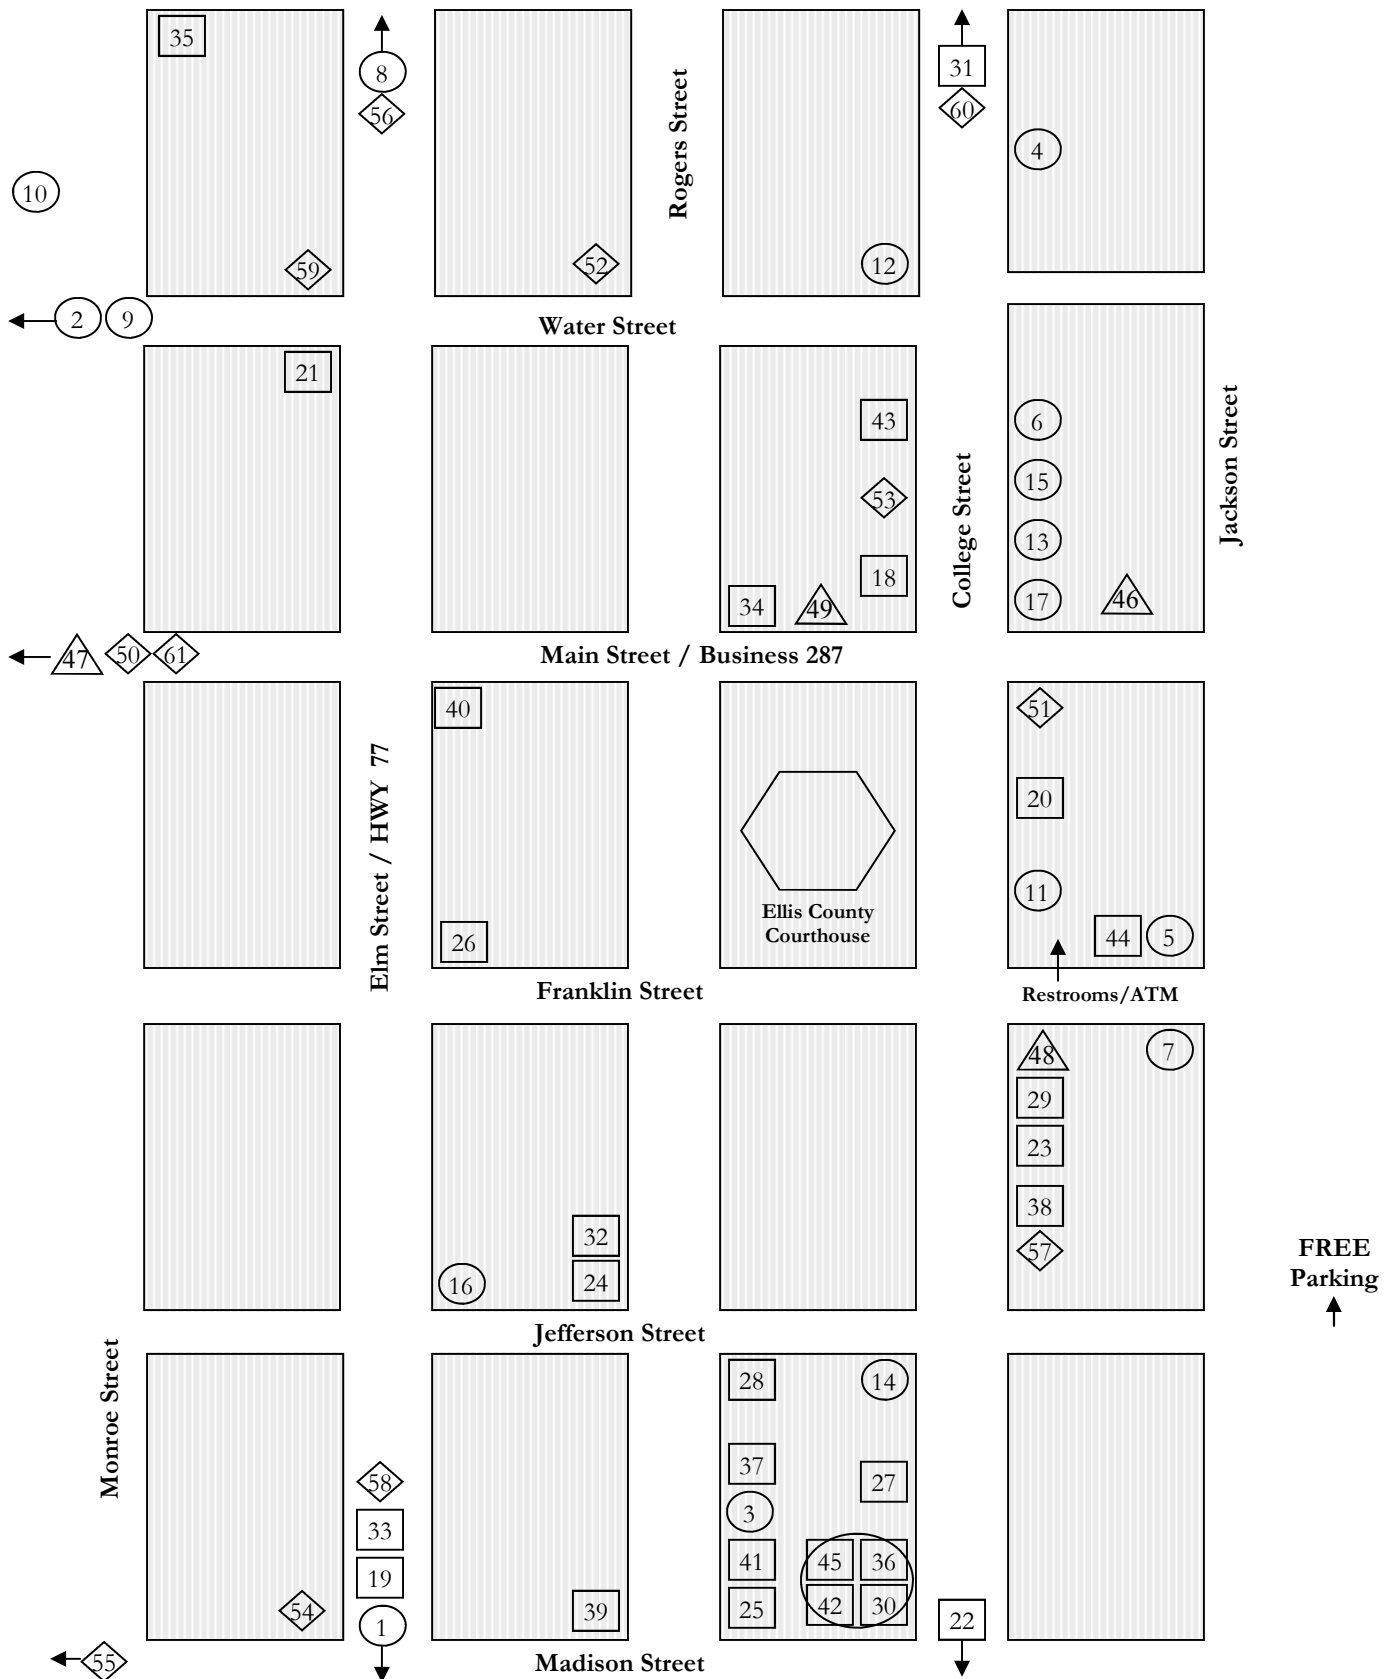

WAXAHACHIE DOWNTOWN MERCHANTS ASSOCIATION SHOPPING & DINING GUIDE

Visit Us At www.downtownwaxahachie.com