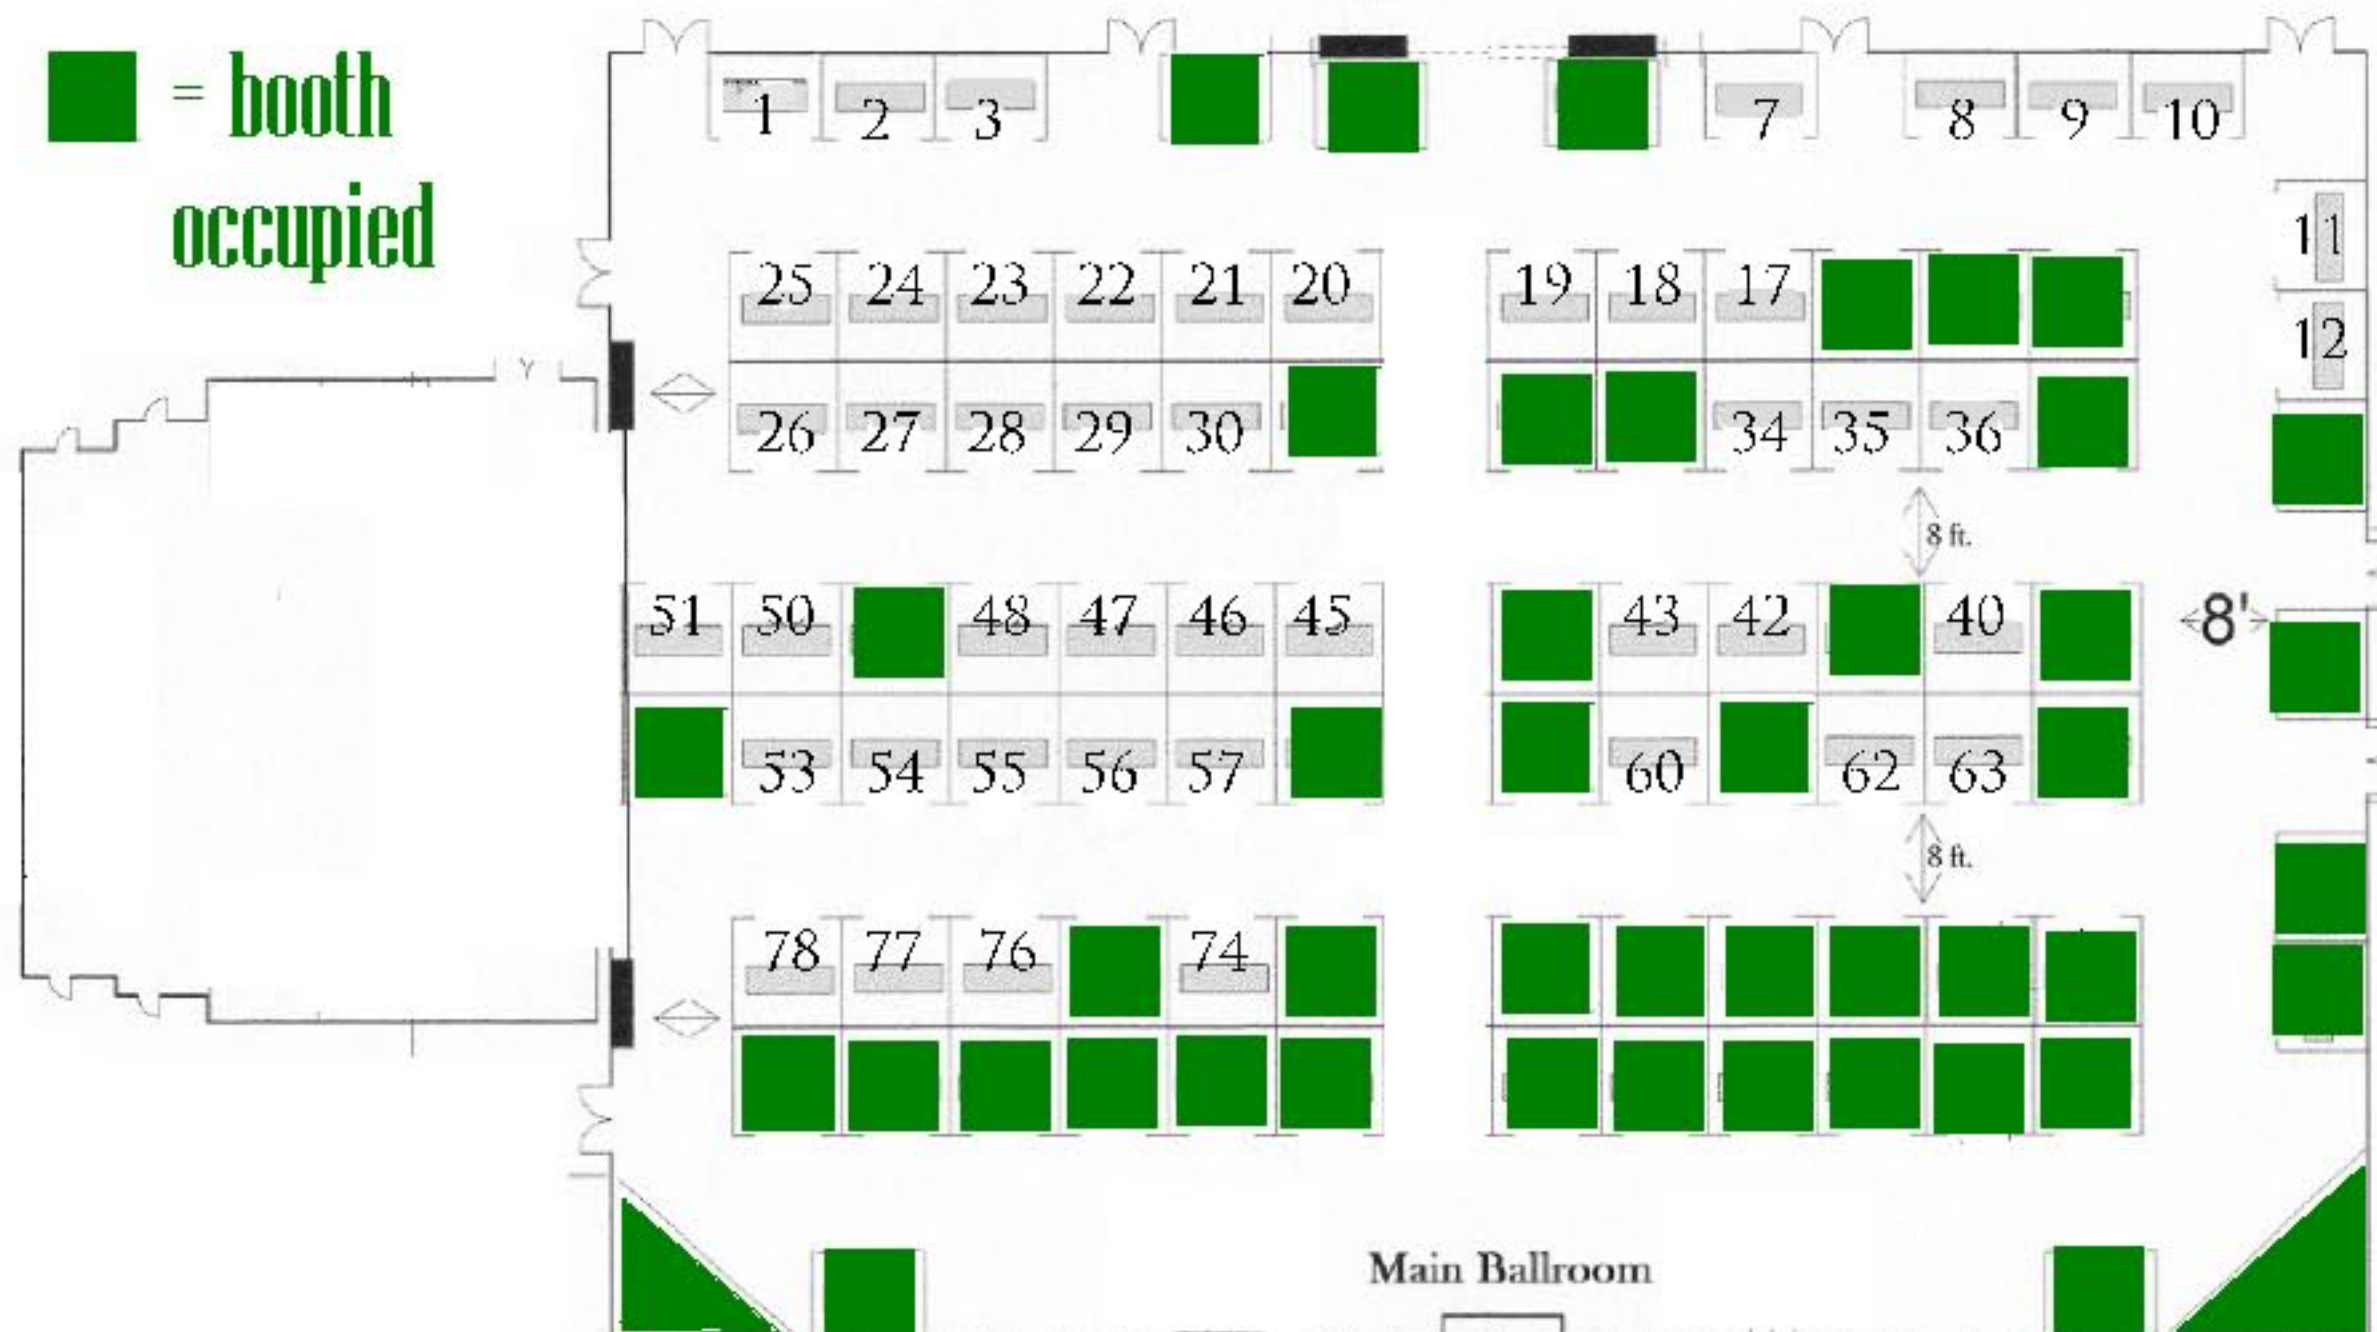

Expo Layout as of 2/3/2012

Exhibitor Registration

■ = booth occupied

Taste of Waxahachie

DOORS

Ticket Booths

Main Ballroom

CHAMBER

DOORS

DOORS

Ticket Booths